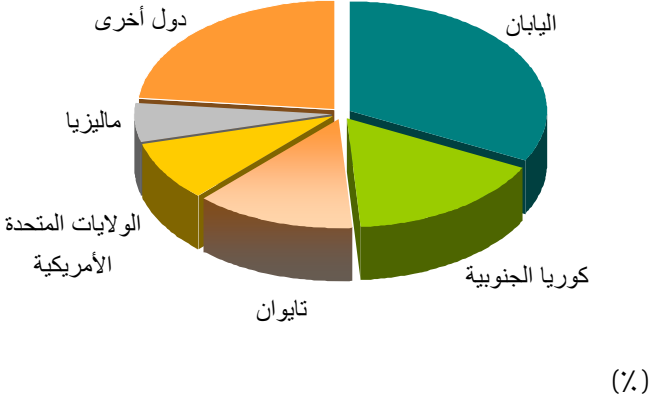

.....

.....

.....

.....

.....