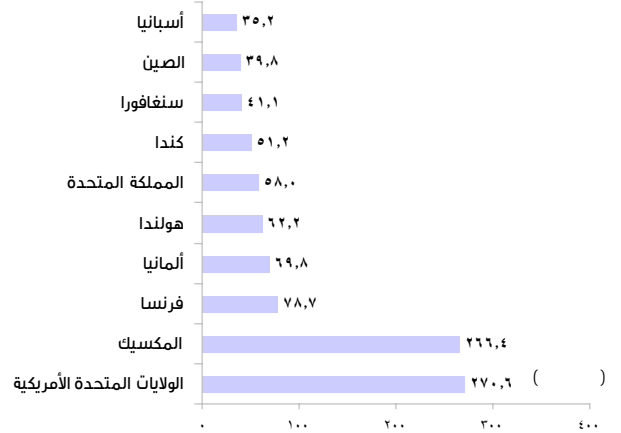

[Redacted text block]

[Redacted text block]